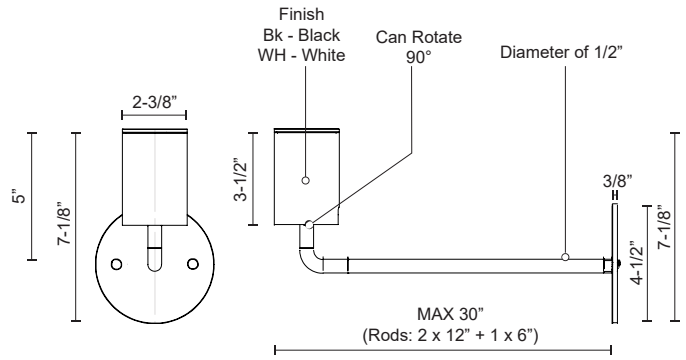

**BARCLAY
81751**

WALL

PROJECT

DESCRIPTION

Cylindrical lamp head with recessed bulb socket. Circular attachment plate with right-angle stem. Powder-coat finish. Adjustable directional light (90°).

81751-BK
Black

81751-WH
White

SPECIFICATION DETAILS

* For custom options, consult factory for details.

Fixture Dimensions	D2-3/8" x H3-1/2"
Lamp Type	Halogen, GU10
Bulbs Included	No
Wattage	1 x 50W
Voltage	120V
Diffuser Details	Clear Glass
Adjustable	Yes
Rod Length	30" Max (2x12" + 6")
Location	Dry
Warranty	5 Years
Canopy Dimensions	D4-1/2" x H3/8"